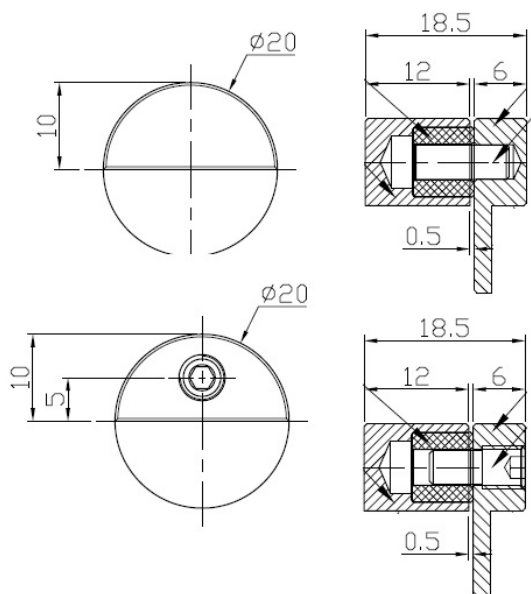

## Description:

Pivot Hinge F/UV-Glue,  $\varnothing 20$ mm, SS-304-Brushed, F/Max 12mm Glass Thickness, Max Load Capacity: 10 KG, F/Inset Doors,, A threaded Pin in the Hinge allows the Door to be removed, after gluing

## Item number:

15.06.015-1

Units	Box	Carton	HS Code	Barcode
Pair	1	100	8302100090	 5704866461474